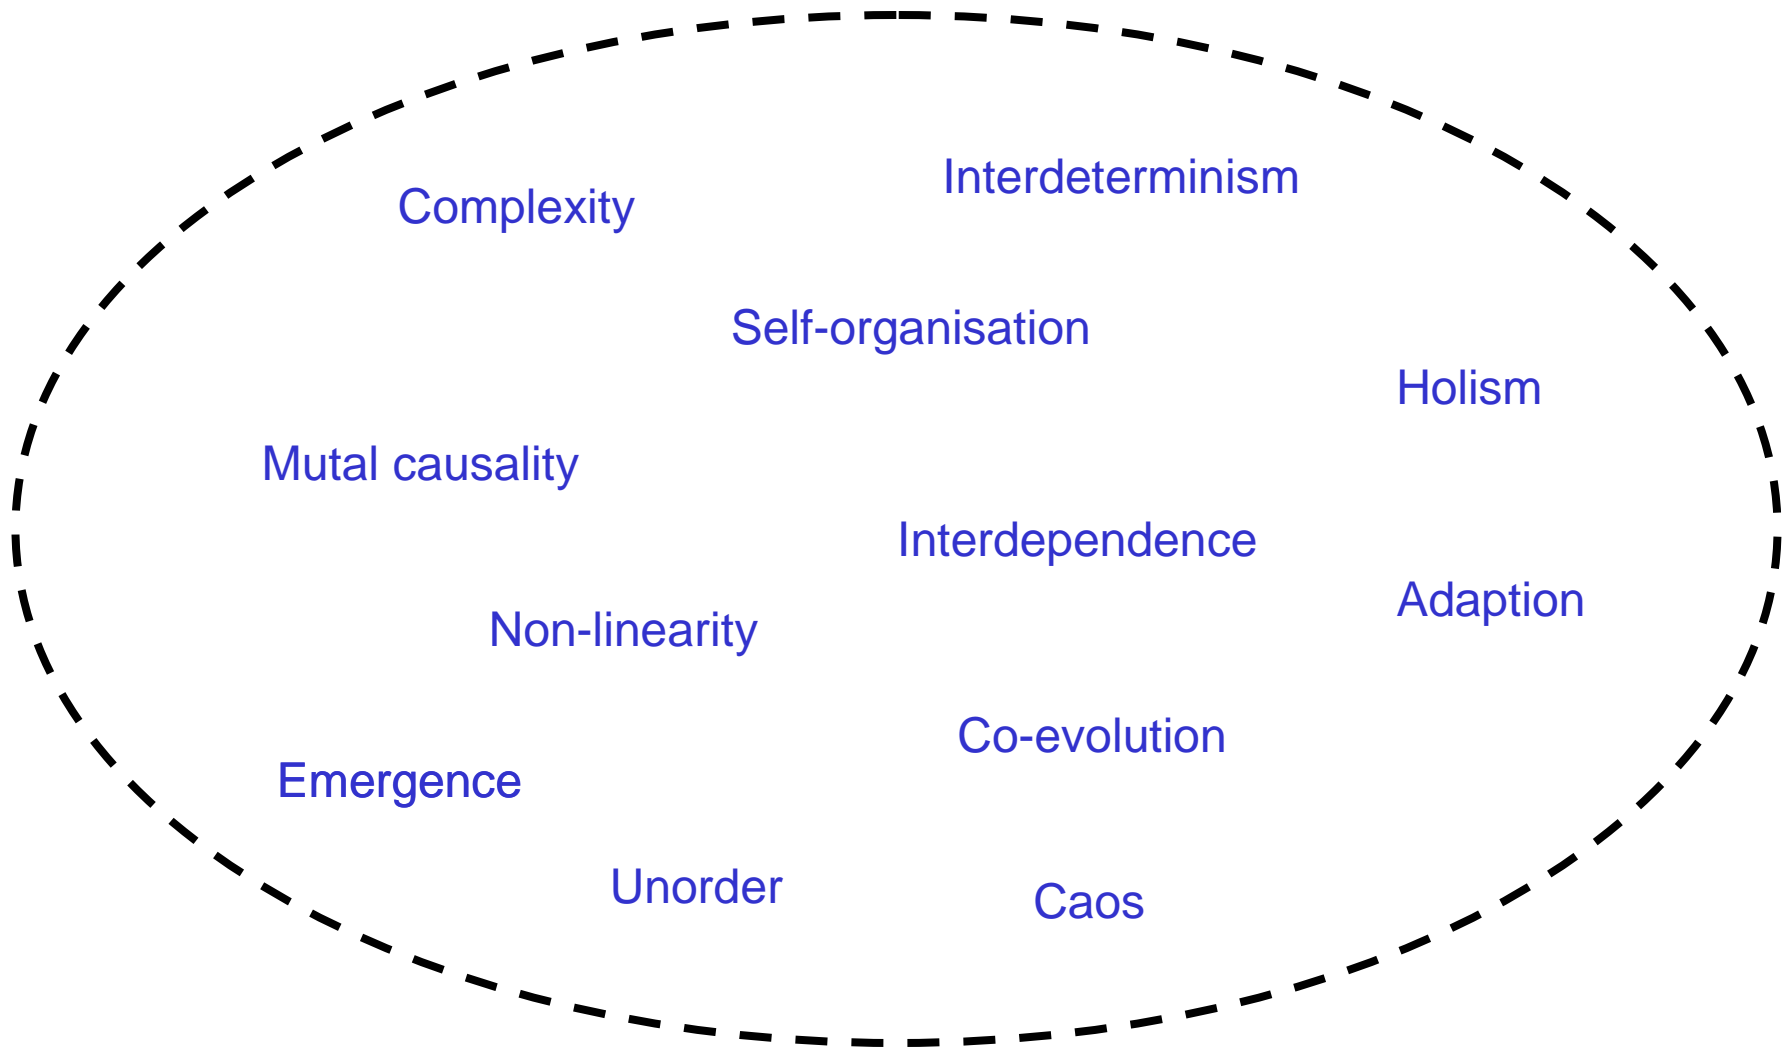

Risk and Security

→ • North European Societal Security Training

The Global innovation-system

The Global innovation-system

- European cooperation

The Complicated perspective on innovation

The Complexity perspective on innovation

The Complexity perspective and the Complicated perspective

Derived and modified from Fredrik Nilsson (2005) and Dent (1999)

**Traditional cluster-initiative aims at
reducing complexity,**

**Innovative cluster-initiative aims at
handling complexity**

Clusters of Innovation

Cluster-initiative and innovation

Regional cooperation

Cluster-initiative and innovation

Trans-regional cooperation

"White fields of Innovation"

Our points...

- Cooperation on innovation between cluster initiatives should focus on users in the "white fields" innovation
- Cluster initiative have a role to both exploit and to explore
- Successful innovative startups are often spinouts from medium and big companies
- World class clusters initiative have to focus on excellence **and** innovation
- Cluster initiatives must take a position in the global innovation system
- World class* cluster-initiative needs support from the nation and the European Union
- European cooperation between clusters initiative with different focus is an important parallel EU-strategy
- EU-risk management is a part of the work with innovation