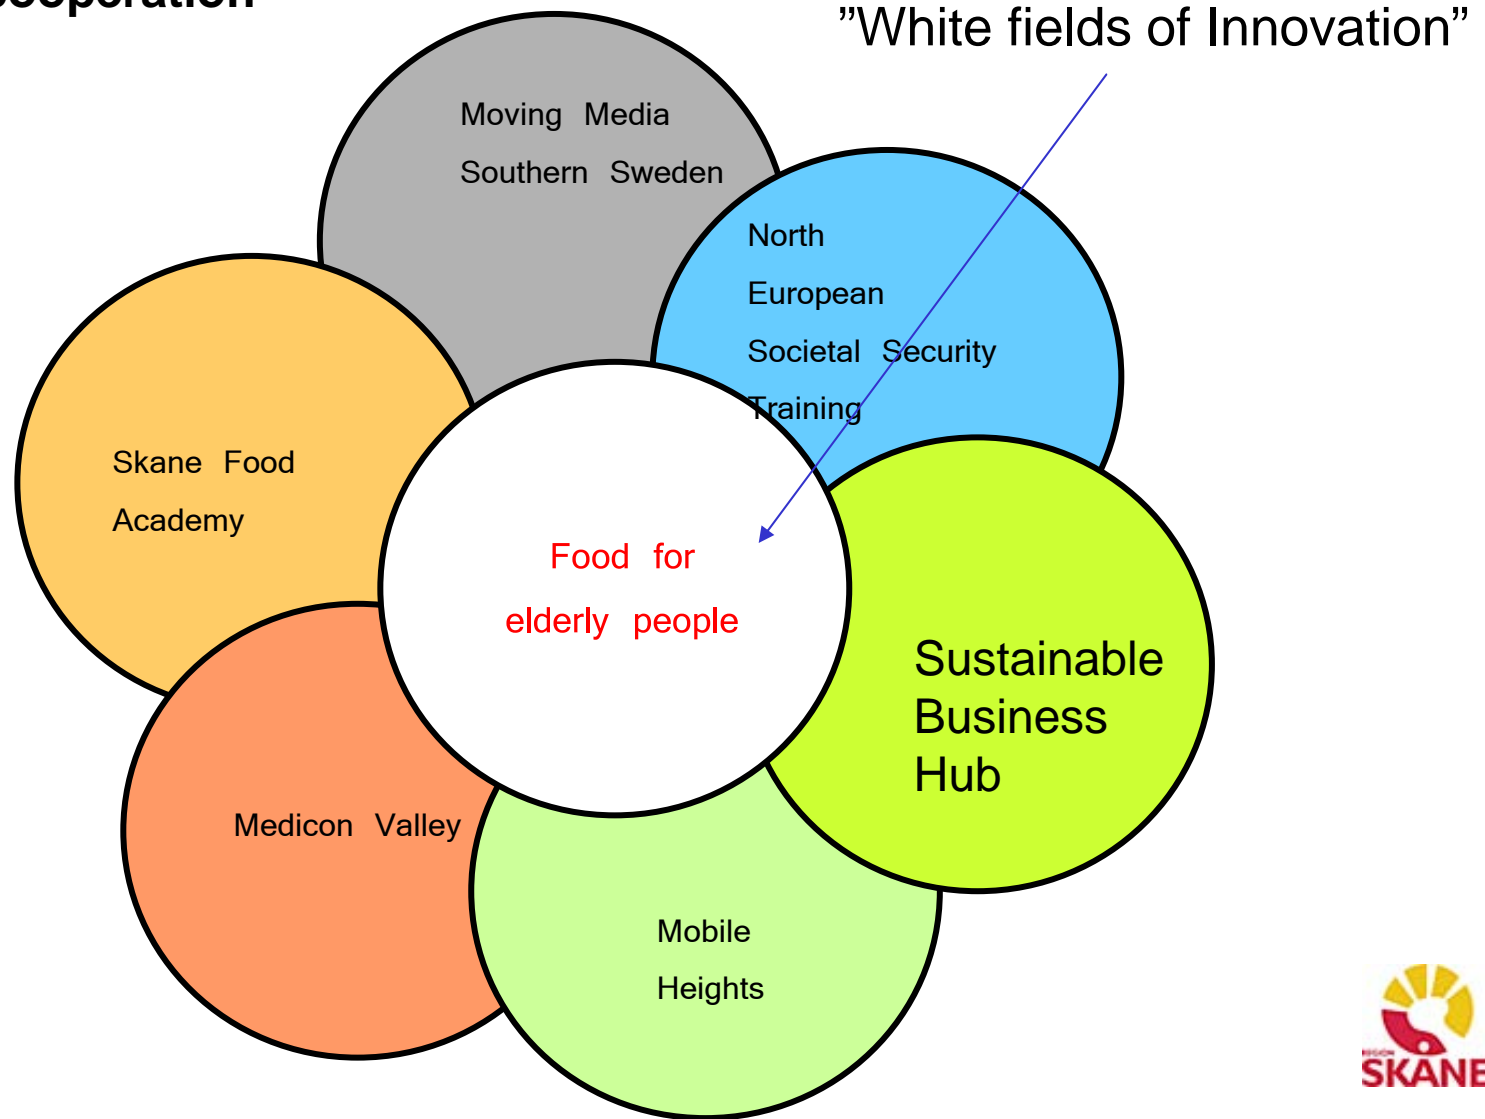

The Complexity perspective and the Complicated perspective

Derived and modified from Fredrik Nilsson (2005) and Dent (1999)

**Traditional cluster-initiative aims at
reducing complexity,**

**Innovative cluster-initiative aims at
handling complexity**

Clusters of Innovation

Cluster-initiative and innovation

Regional cooperation

Cluster-initiative and innovation

Trans-regional cooperation

"White fields of Innovation"

Our points...

- Cooperation on innovation between cluster initiatives should focus on users in the "white fields" innovation
- Cluster initiative have a role to both exploit and to explore
- Successful innovative startups are often spinouts from medium and big companies
- World class clusters initiative have to focus on excellence **and** innovation
- Cluster initiatives must take a position in the global innovation system
- World class* cluster-initiative needs support from the nation and the European Union
- European cooperation between clusters initiative with different focus is an important parallel EU-strategy
- EU-risk management is a part of the work with innovation